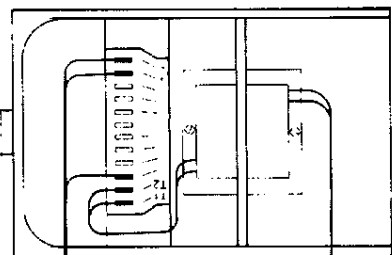

Run in separate conduit from AC power wiring

4-20ma into 0-750 Ω load

**UDC 2000 MINI-PRO / DC200C**  
Current Proportioning Controller

RM 7800 E,G,L  
RM 7840 E,G,L  
RM 7838B

M744/745 S, T, Y

120 Va

**M744/745 S, T, Y Modutrol III Motors**  
operating with RM7800/7840 E,G,L or RM7838B