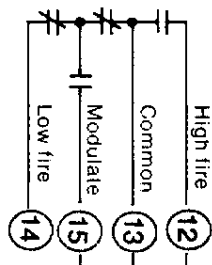

Run in separate conduit from AC power wiring

4-20ma into 0-750 Ω load

**UDC 2000 MINI-PRO / DC200C**  
Current Proportioning Controller

RM 7800 E,G,L  
RM 7840 E,G,L  
RM 7838B

M744/745 S, T, Y

120 Va

**M744/745 S, T, Y Modutrol III Motors**  
operating with RM7800/7840 E,G,L or RM7838B