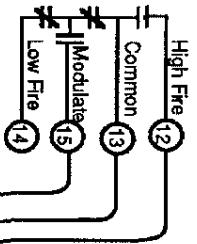

4-20ma into  
0-750 Ω load

**UDC 2000 MINI-PRO / DC200C**  
Current Proportioning Controller

**RM7800 E, G, L**  
**RM7840 E, G, L**  
**RM7838B**

M9161, 9164, 9171, 9172, 9174, 9175, 9181, 9182, 9183,  
9184, 9185, 9186, 9191, 9194, 9481, 9484, 9491, 9494  
with Q7230A1005 Interface Module for 4-20ma input  
Modutrol IV Motor  
Operating with RM7800/7840 E, G, L or RM7838B