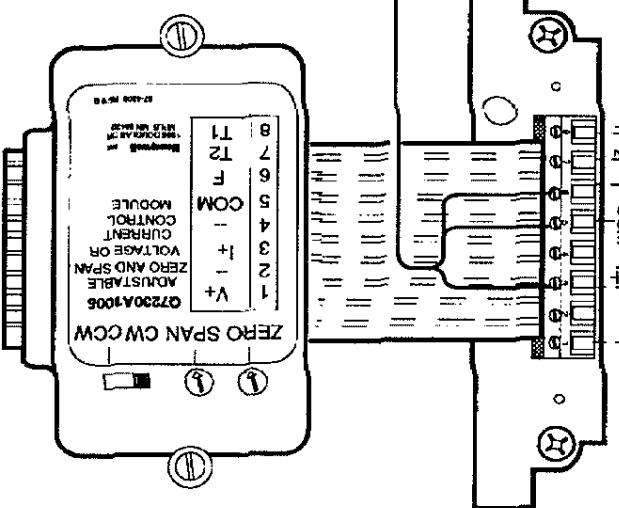

4-20ma into  
0-750 Ω load

**UDC 2000 MINI-PRO / DC200C**  
Current Proportioning Controller

**RM7800 E, G, L**  
**RM7840 E, G, L**  
**RM7838B**

M9161, 9164, 9171, 9172, 9174, 9175, 9181, 9182, 9183,  
9184, 9185, 9186, 9191, 9194, 9481, 9484, 9491, 9494  
with Q7230A1005 Interface Module for 4-20ma input  
Modutrol IV Motor  
Operating with RM7800/7840 E, G, L or RM7838B