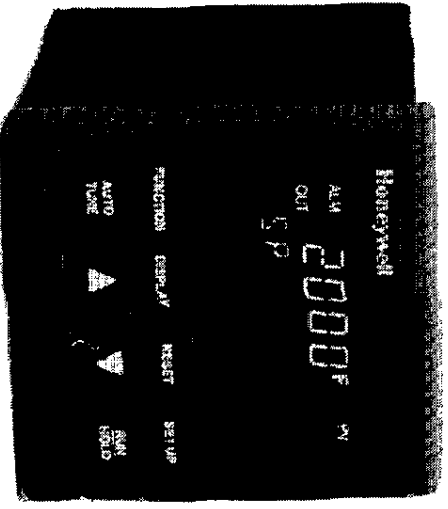

4-20ma into  
0-750 Ω load

**UDC 2000 MINI-PRO / DC200C**  
Current Proportioning Controller

**RM7800 E, G, L**  
**RM7840 E, G, L**  
**RM7838B**

M9161, 9164, 9171, 9172, 9174, 9175, 9181, 9182, 9183,  
9184, 9185, 9186, 9191, 9194, 9481, 9484, 9491, 9494  
with Q7230A1005 Interface Module for 4-20ma input  
Modutrol IV Motor  
Operating with RM7800/7840 E, G, L or RM7838B