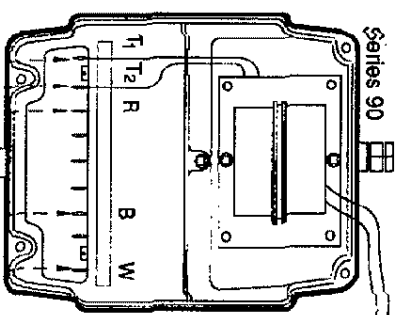

4-20ma into  
0-750 Ω load

**UDC 2000 MINI-PRO / DC200C**  
Current Proportioning Controller

**RM7800 E, G, L**  
**RM7840 E, G, L**  
**RM7838B**

M9161, 9164, 9171, 9172, 9174, 9175, 9181, 9182, 9183,  
9184, 9185, 9186, 9191, 9194, 9481, 9484, 9491, 9494  
with Q7230A1005 Interface Module for 4-20ma input  
Modutrol IV Motor  
Operating with RM7800/7840 E, G, L or RM7838B