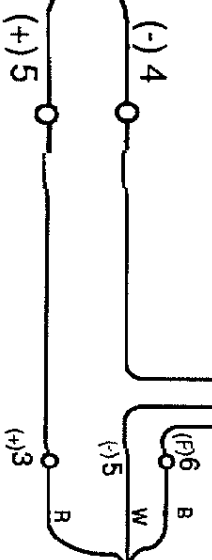

4-20ma into  
0-750 Ω load

**UDC 2000 MINI-PRO / DC200C**  
Current Proportioning Controller

**RM7800 E, G, L**  
**RM7840 E, G, L**  
**RM7838B**

M9161, 9164, 9171, 9172, 9174, 9175, 9181, 9182, 9183,  
9184, 9185, 9186, 9191, 9194, 9481, 9484, 9491, 9494  
with Q7230A1005 Interface Module for 4-20ma input  
Modutrol IV Motor  
Operating with RM7800/7840 E, G, L or RM7838B