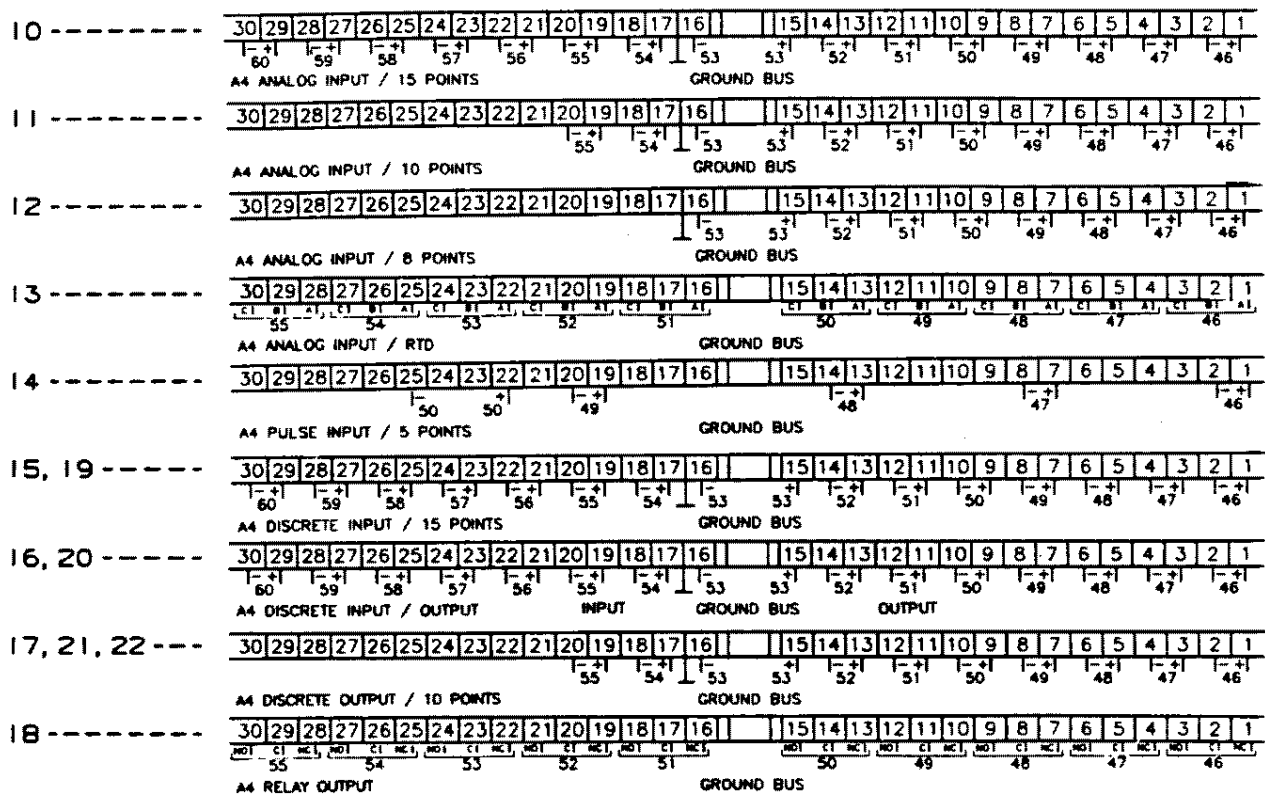

SX 25000 Recorder Wiring Diagram

Card Slot 1

CATALOG SUFFIX A1

30 29 28 27 26 25 24 23 22 21 20 19 18 17 16 15 14 13 12 11 10 9 8 7 6 5 4 3 2 1

SX 2500 Recorder Wiring Diagram

Card Slot 2

CATALOG SUFFIX A2

57K-020689

Figure 8-4C: Label Configuration

SX 25000 Recorder Wiring Diagram

Card Slot 4

CATALOG SUFFIX A4

Figure 8-4E: Label Configuration