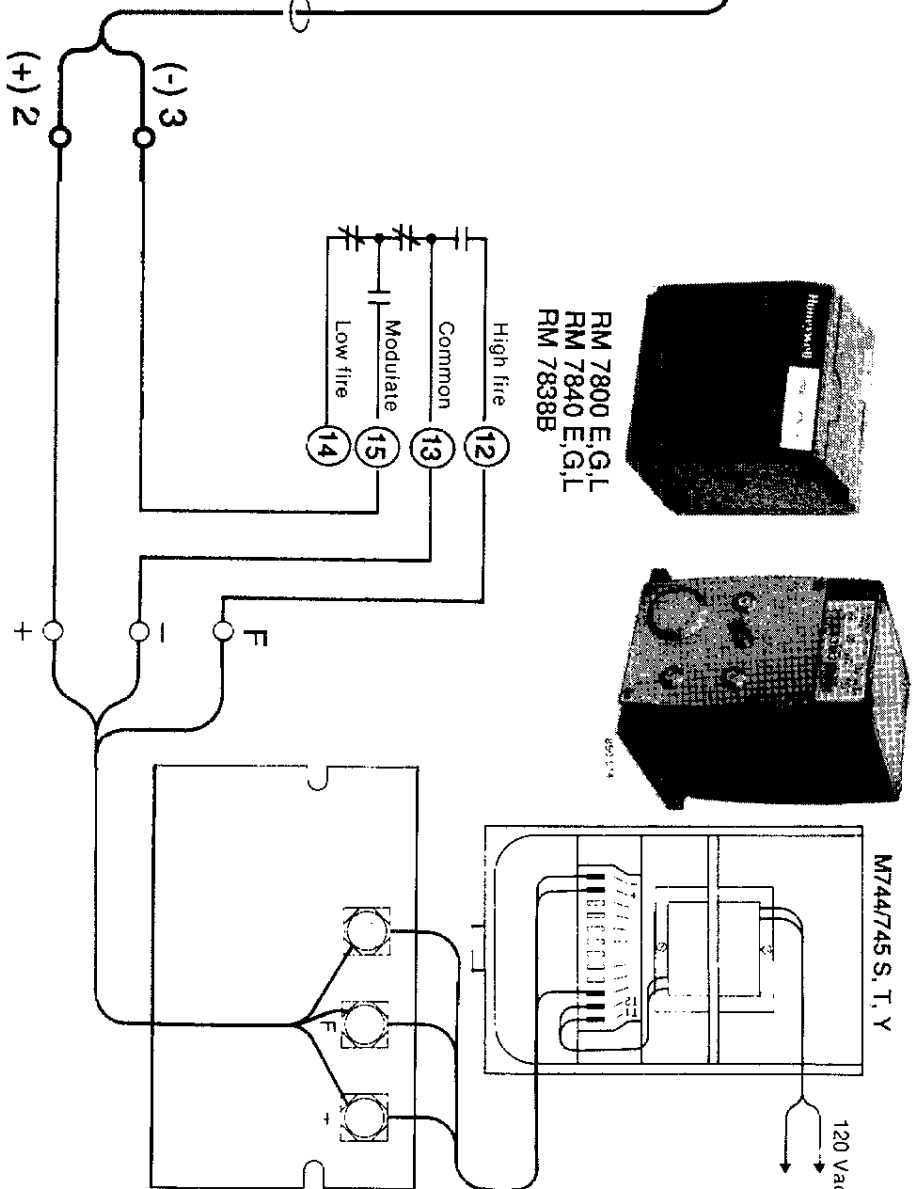

Run in separate conduit from AC power wiring
4 - 20 ma into 0-1000 Ω

Current Proportioning Controller

RM 7800 E,G,L
RM 7840 E,G,L
RM 7838B

M744/745 S, T, Y

M744/745 S, T, Y Modutrol III Motors
operating with RM7800/7840 E,G,L or RM7838B