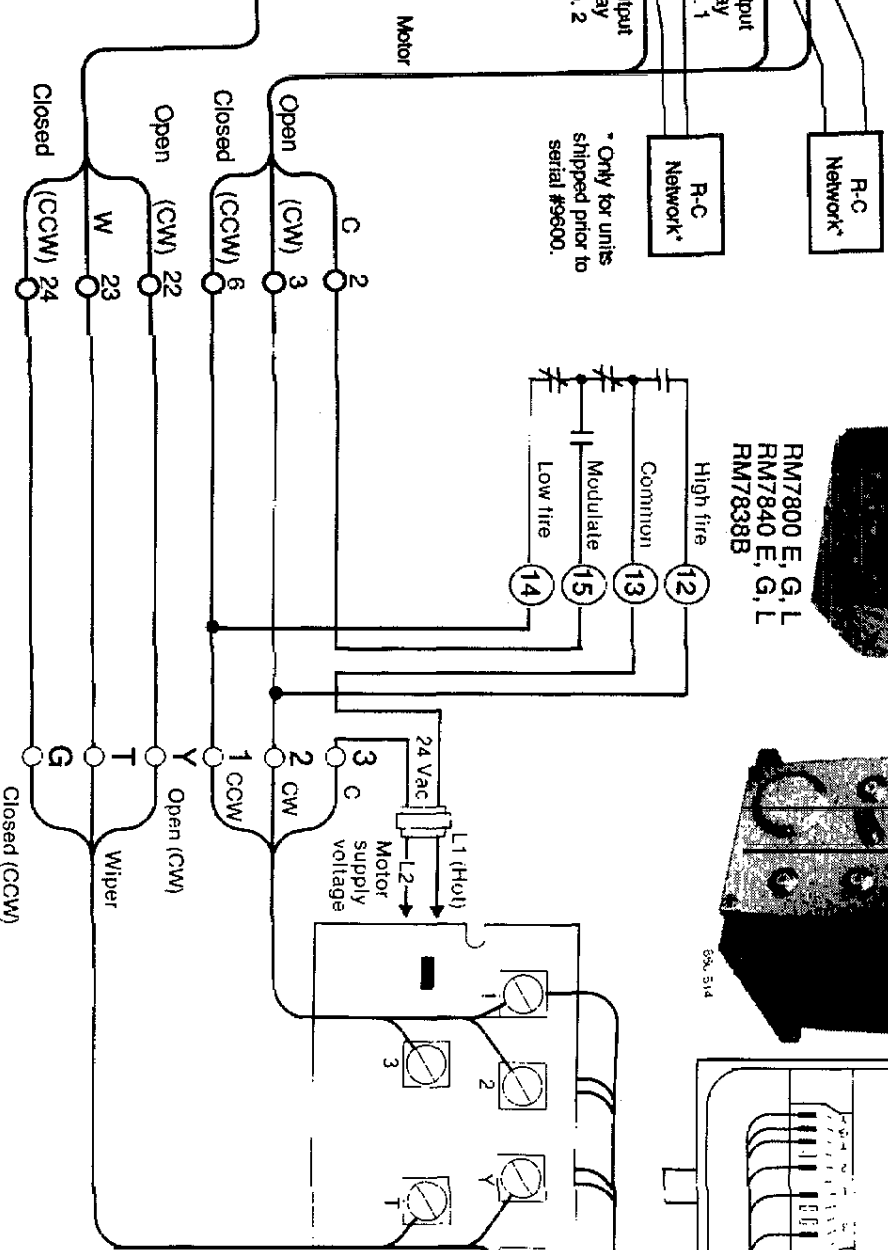

Run in separate conduit from AC power wiring

RM7800 E, G, L
RM7840 E, G, L
RM7838B

M944B, E

LEGEND:
C = Common
CW = Clockwise*
CCW = Counterclockwise*
W = Wiper
* Direction of rotation as viewed from power end.

Position Proportioning Control

M944B, E Modutrol III Motor operating with RM7800/7840 E, G, L or RM7838B