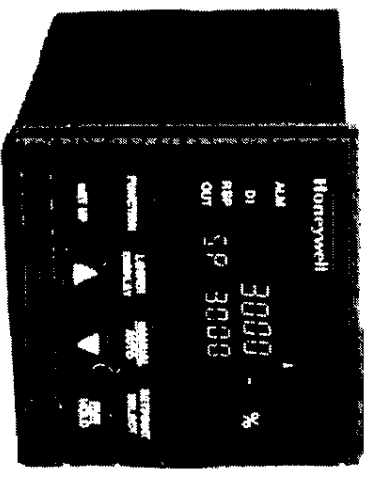

Run in separate conduit from AC power wiring

RM7800 E, G, L
RM7840 E, G, L
RM7838B

M944B, E

LEGEND:
C = Common
CW = Clockwise*
CCW = Counterclockwise*
W = Wiper
* Direction of rotation as viewed from power end.

Position Proportioning Control

M944B, E Modutrol III Motor operating with RM7800/7840 E, G, L or RM7838B